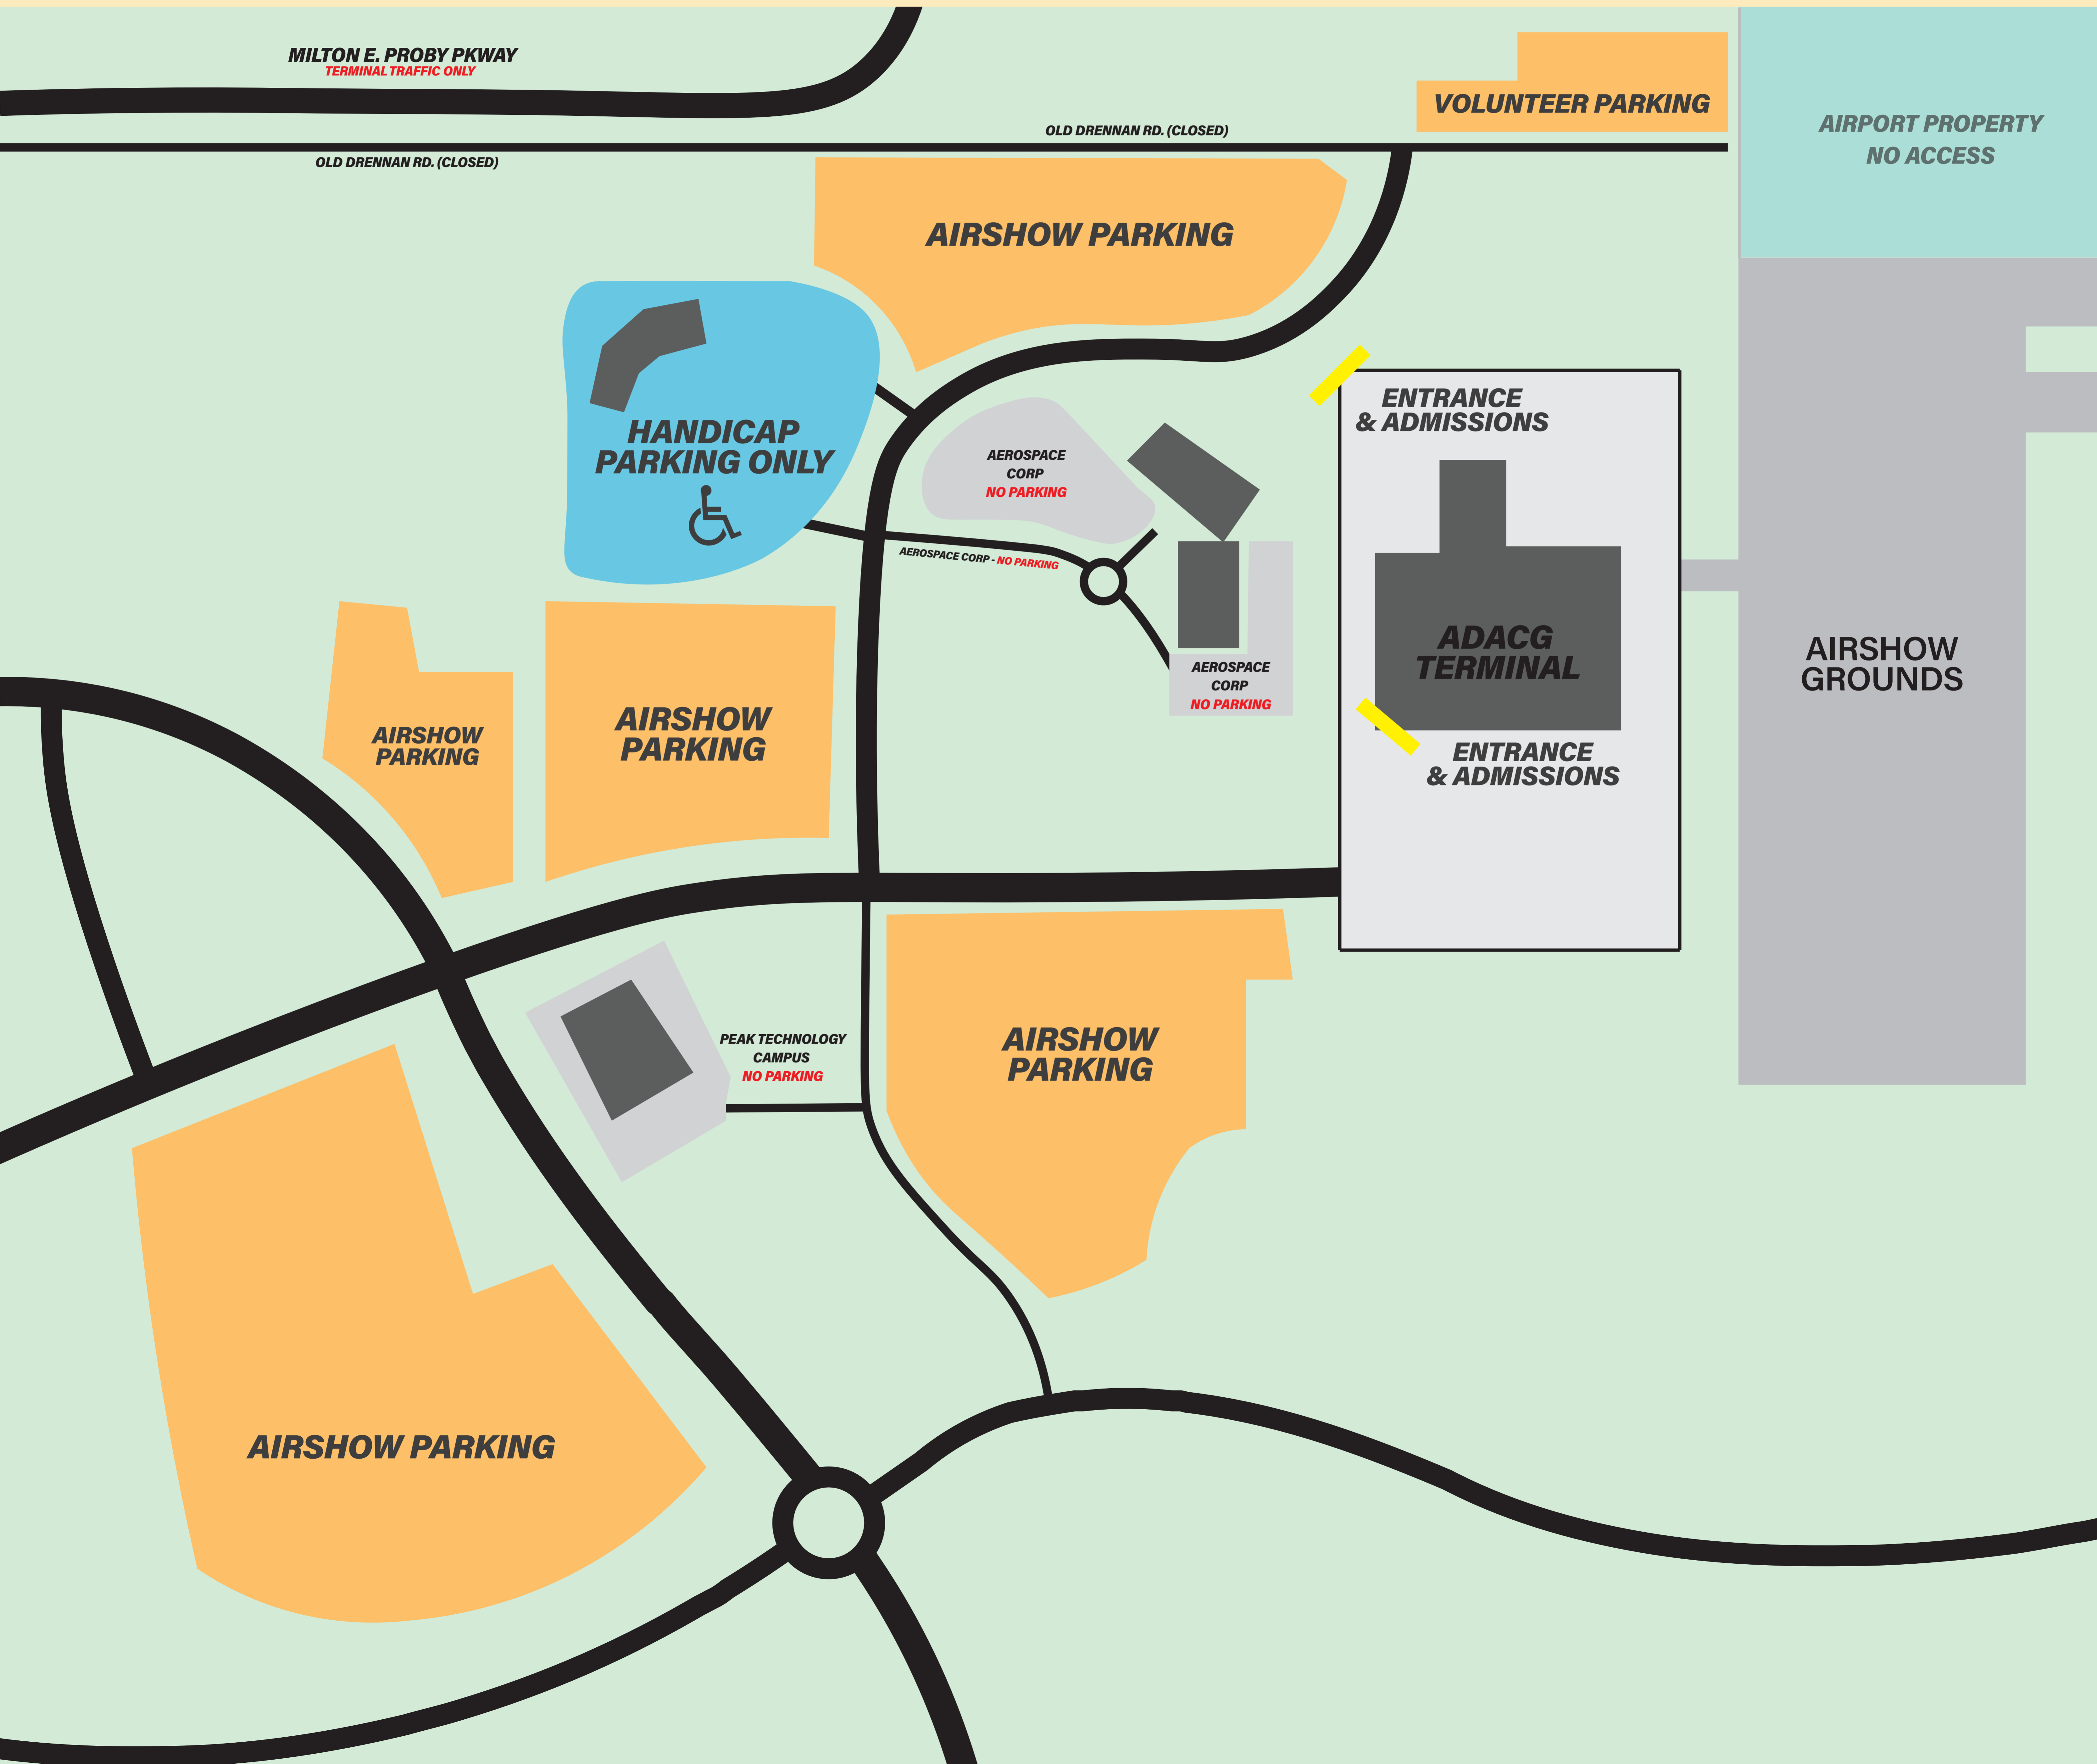

PARKING MAP

MILTON E. PROBY PKWAY
TERMINAL TRAFFIC ONLY

OLD DRENNAN RD. (CLOSED)

OLD DRENNAN RD. (CLOSED)

VOLUNTEER PARKING

AIRPORT PROPERTY
NO ACCESS

AIRSHOW PARKING

HANDICAP
PARKING ONLY

AEROSPACE
CORP
NO PARKING

AEROSPACE CORP - NO PARKING

AEROSPACE
CORP
NO PARKING

ENTRANCE
& ADMISSIONS

ADACG
TERMINAL

ENTRANCE
& ADMISSIONS

AIRSHOW
GROUNDS

AIRSHOW
PARKING

AIRSHOW
PARKING

PEAK TECHNOLOGY
CAMPUS
NO PARKING

AIRSHOW
PARKING

AIRSHOW PARKING